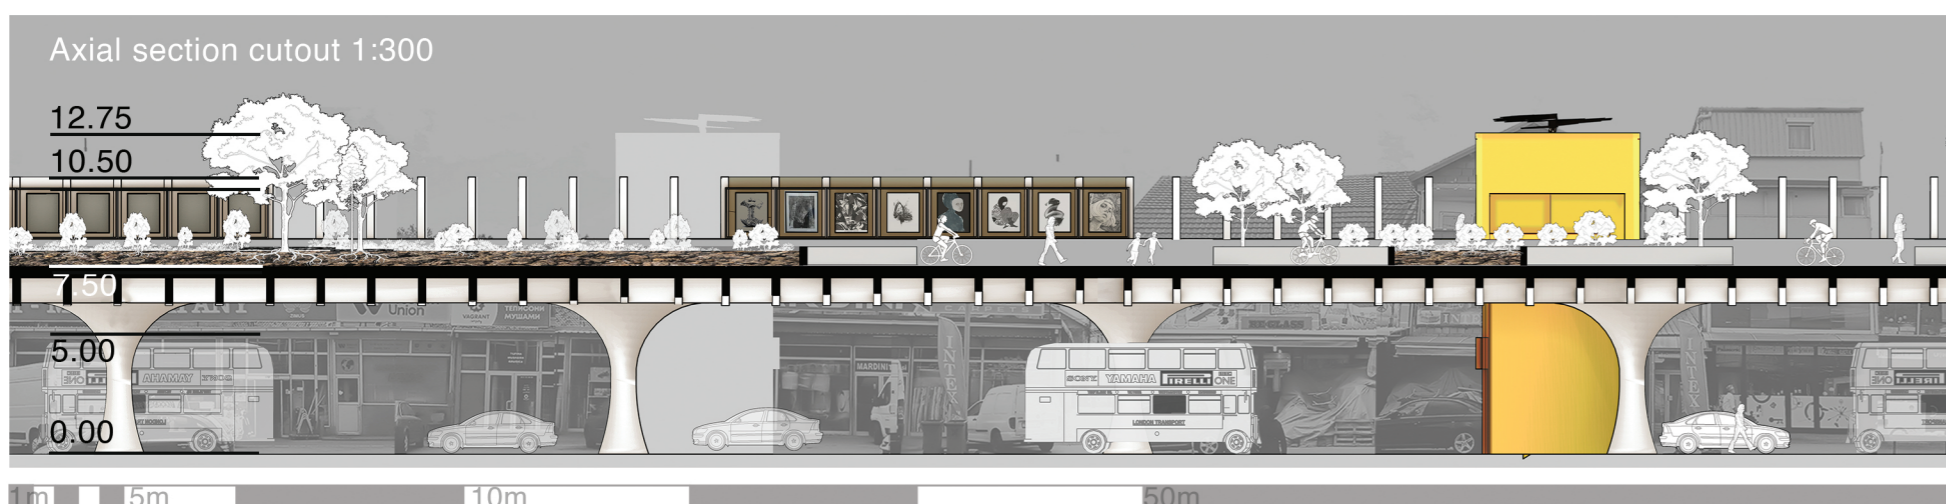

SKOPJE OF THE NEW GENERATION

СКОПЈЕ
НА НОВАТА
ГЕНЕРАЦИЈА

Location: "Plasticarska" Street

Identification Code: NAD23

Location with site plan 1:1500

Isometry 1:1500

Section 1:300

Elevation 1:300

3D views - Renderings