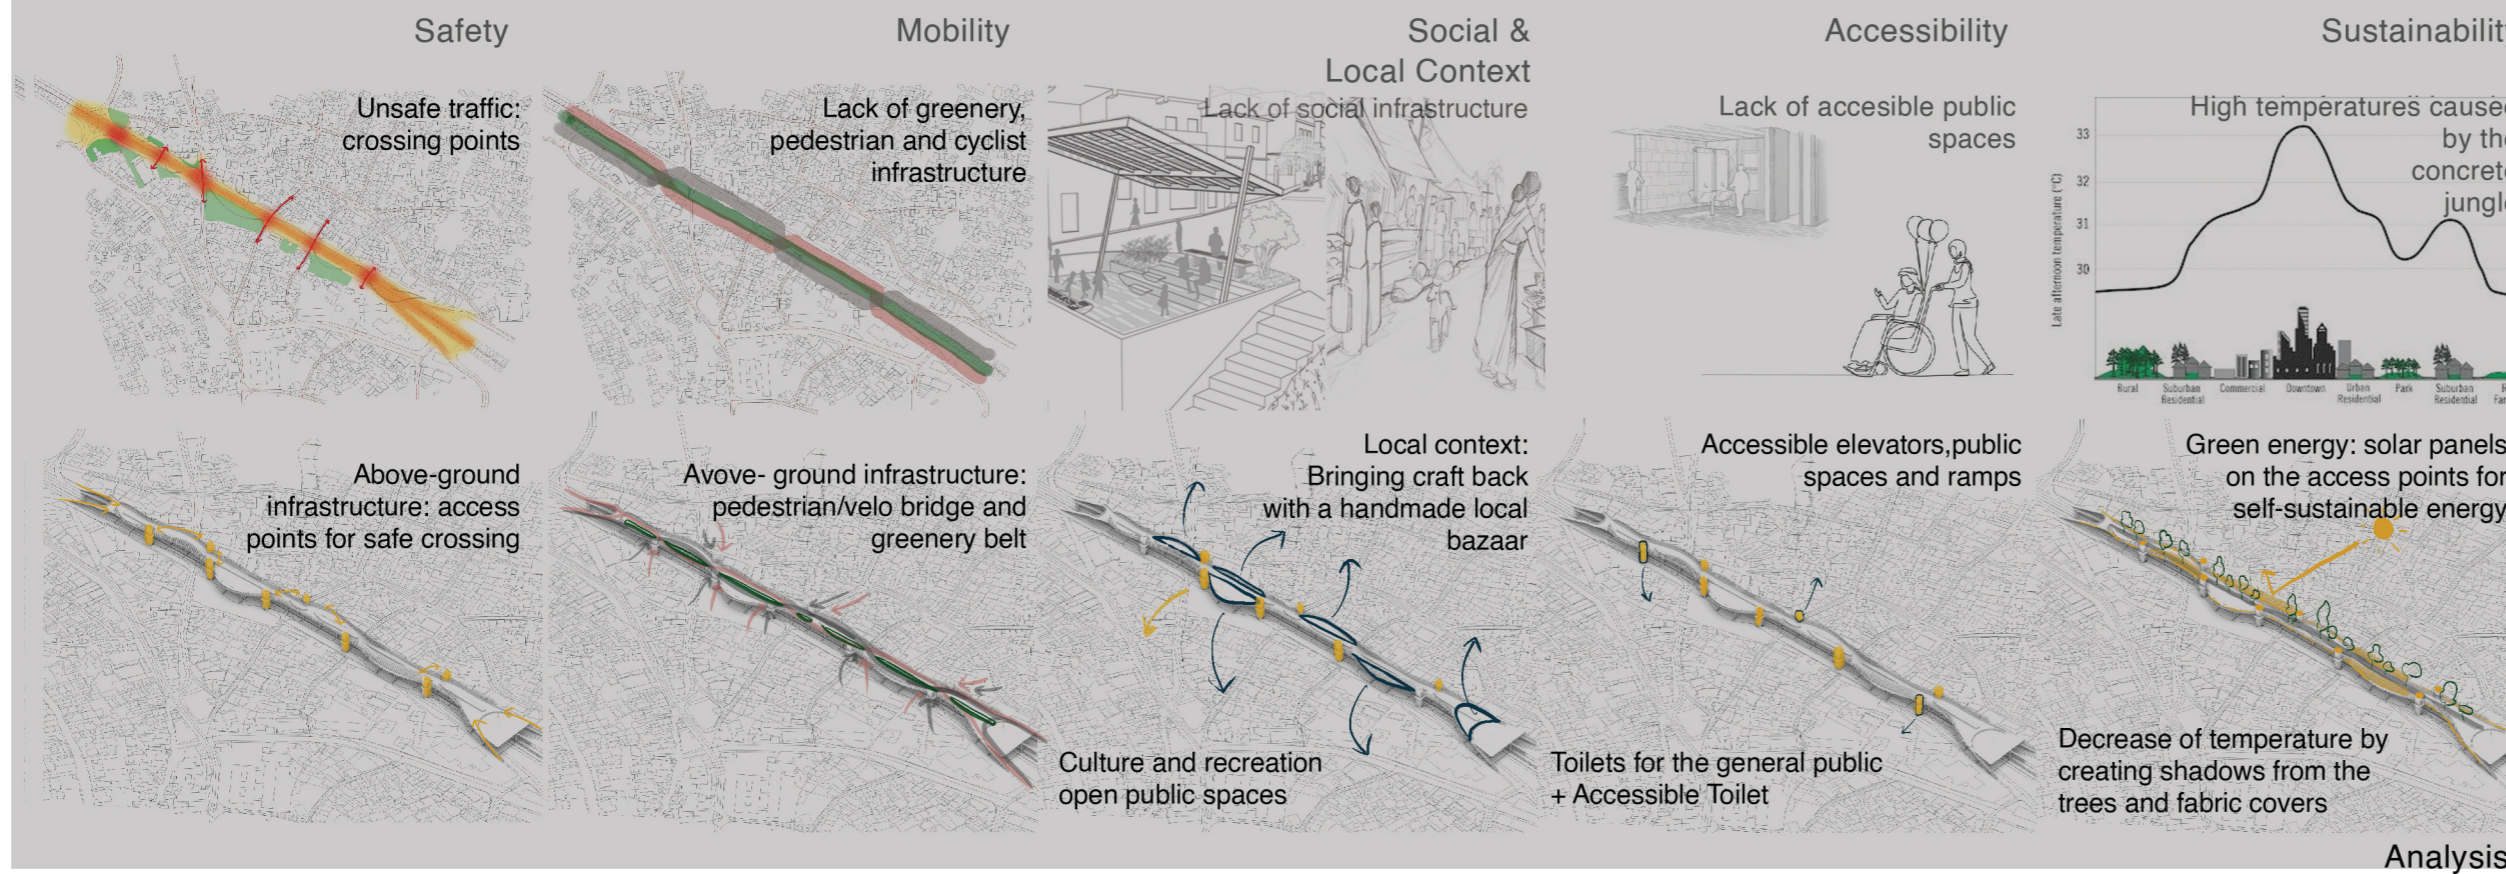

SKOPJE OF THE NEW GENERATION

СКОПЈЕ
НА НОВАТА
ГЕНЕРАЦИЈА

Location: "Plasticarska" Street

Identification Code: NAD23

Location with site plan 1:1500

Isometry 1:1500

Section 1:300

Elevation 1:300

3D views - Renderings