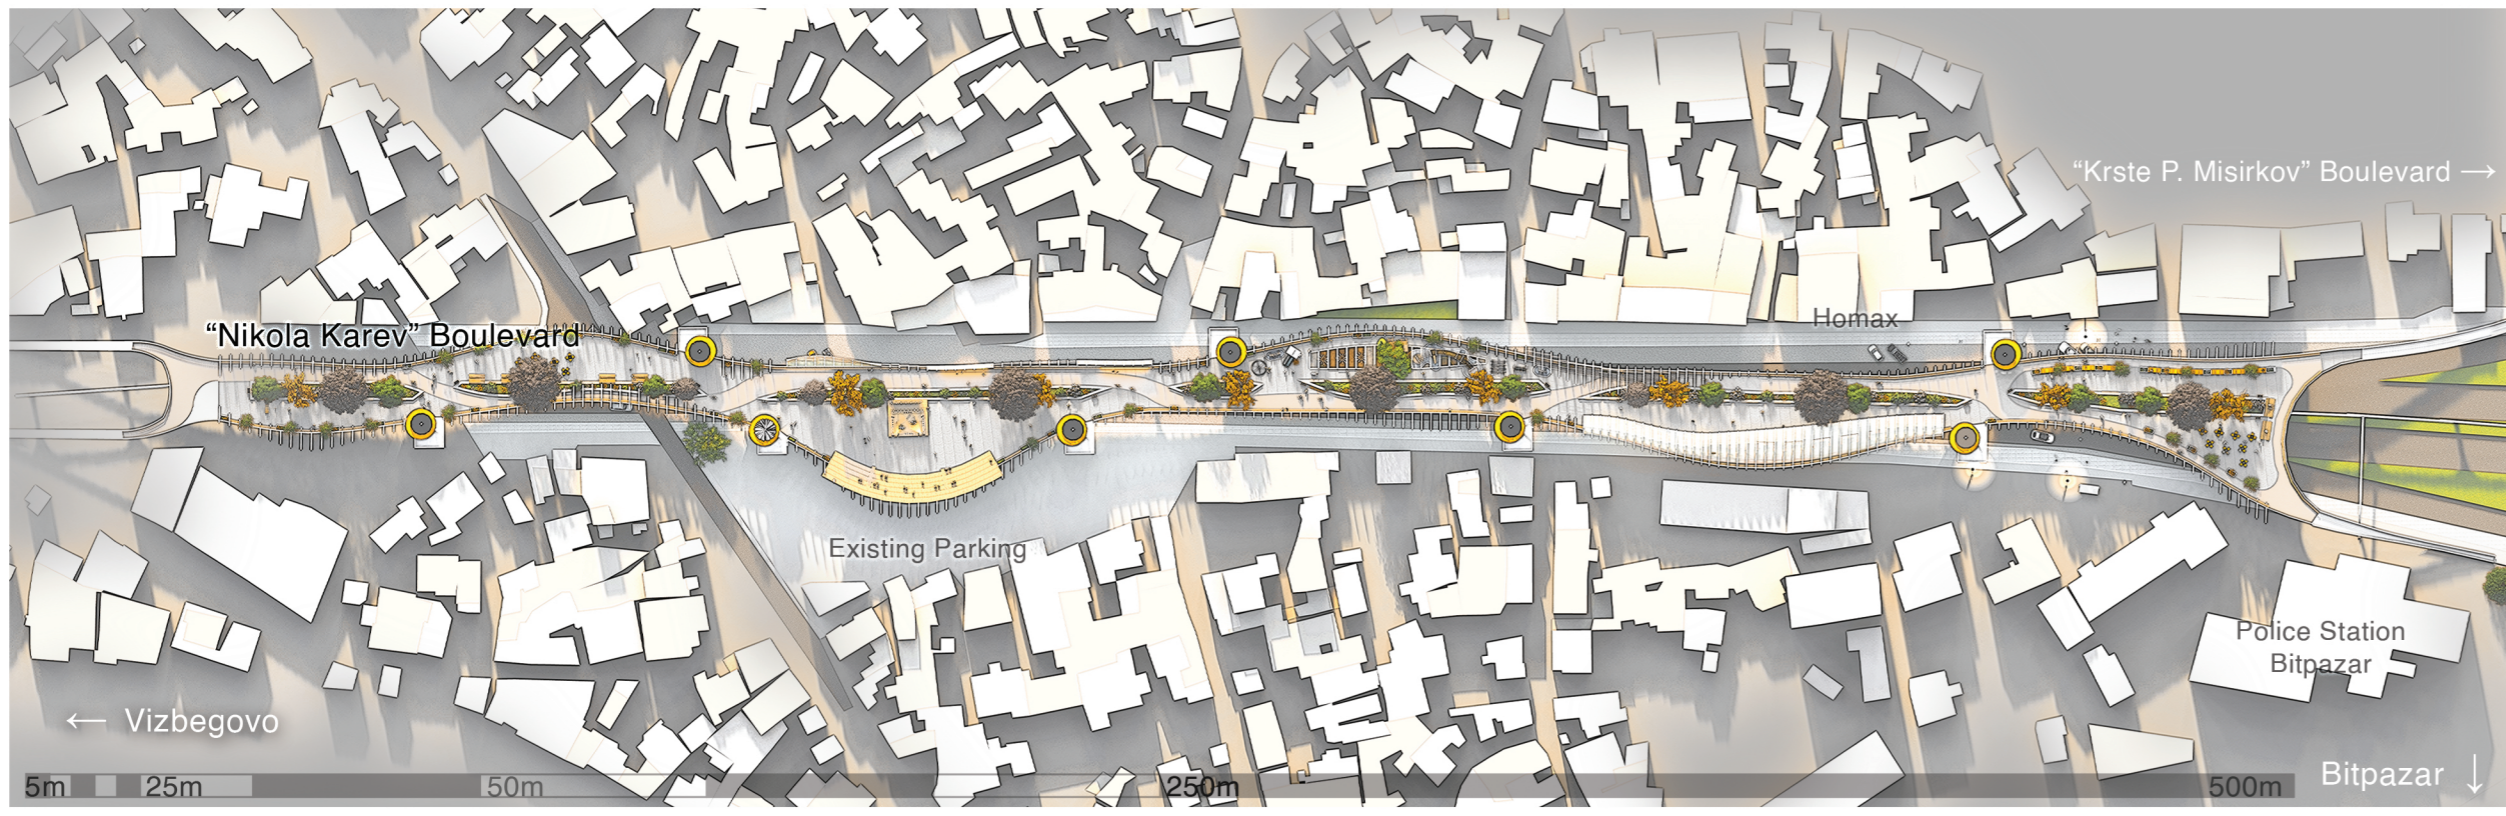

SKOPJE OF THE NEW GENERATION

СКОПЈЕ
НА НОВАТА
ГЕНЕРАЦИЈА

Location: "Plasticarska" Street

Identification Code: NAD23

Location with site plan 1:1500

Isometry 1:1500

Section 1:300

Elevation 1:300

3D views - Renderings