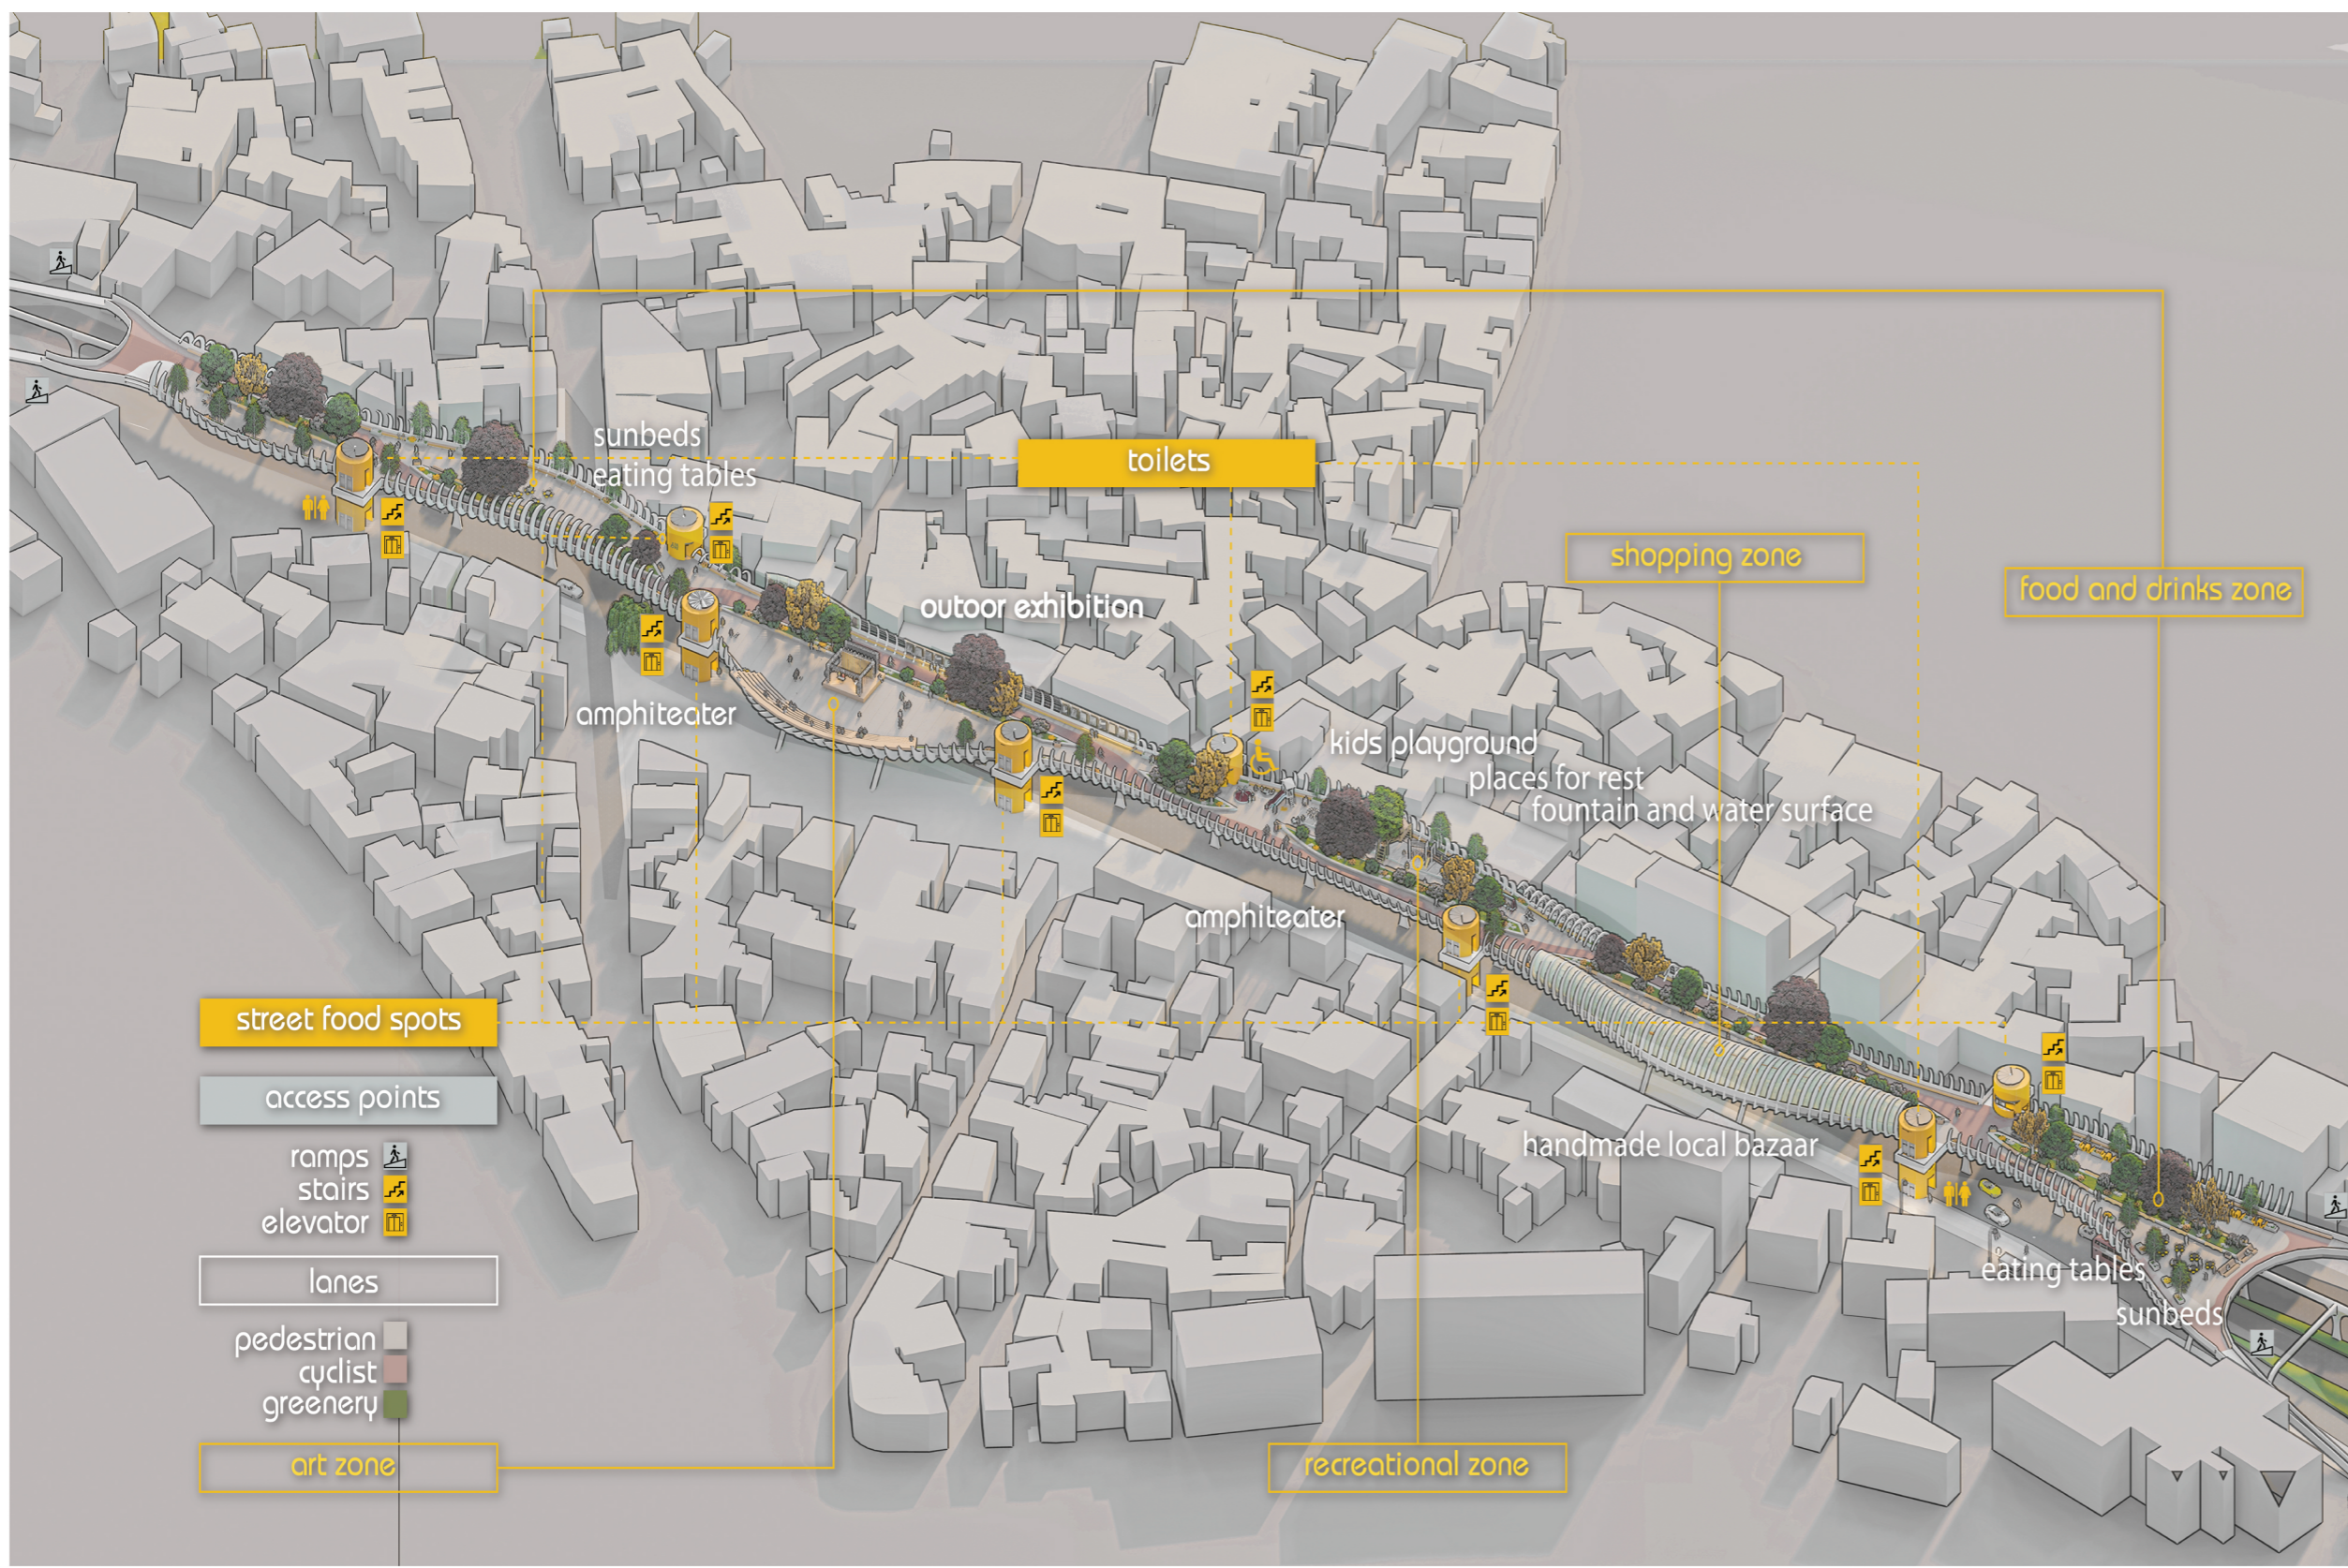

SKOPJE OF THE NEW GENERATION

СКОПЈЕ
НА НОВАТА
ГЕНЕРАЦИЈА

Location: "Plasticarska" Street

Identification Code: NAD23

Location with site plan 1:1500

Isometry 1:1500

Section 1:300

Elevation 1:300

3D views - Renderings