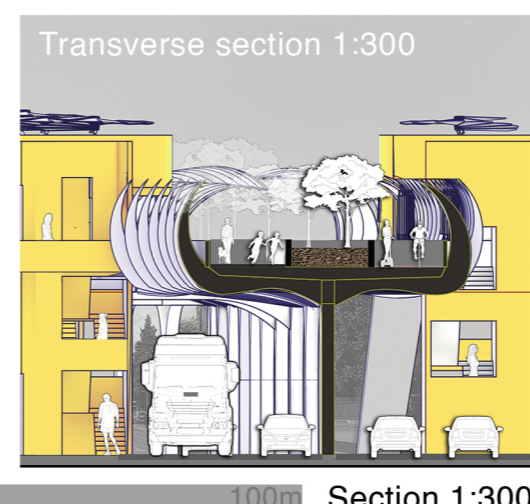

SKOPJE OF THE NEW GENERATION

СКОПЈЕ
НА НОВАТА
ГЕНЕРАЦИЈА

Location: "Plasticarska" Street

Identification Code: NAD23

Location with site plan 1:1500

Isometry 1:1500

Section 1:300

Elevation 1:300

3D views - Renderings